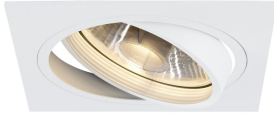

Specifications SLV New Tria 1 Spot Aluminium White Square | Cutout 150mm - Suitable for 1x GU10 (AR111)

[View Product](#)

General Information

SKU	255604
EAN	4024163101806
Brand	SLV
Manufacturer Name	NEW TRIA 1 rec. fitting single-headed QPAR111 square matt WH max. 75W incl. leaf springs
Any Lamp all-in warranty	5 Years

Fixture Information

Including bulb	No
Amount of bulbs required	1
Mounting Method	Recessed
Cut out (mm)	150
IP-rating	IP20

Housing	Aluminium
Colour of the Fixture	White
Emergency Lighting	No Emergency Unit
Tiltable	No
Fixture Connection	Terminal block
Series	New Tria