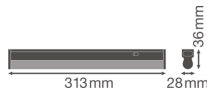

Specifications Ledvance LED Batten Linear Compact Switch 4W  
400lm - 830 Warm White | 30cm

[View Product](#)

## Technical Information

Technology	LED Integrated
Voltage (V)	220-240
Dimmable	Not Dimmable
Colour of Light	White
Colour Code	830 Warm White
Colour temperature (Kelvin)	3000 Warm White
Colour Rendering (Ra)	80-89
Light colour options	Single Color
Luminous Efficacy (lm/W)	100
Power factor	>0.50
Including bulb	Yes
Suitable for Outdoor	No
Length	30cm
Product Type Category	LED Batten

## Fixture Information

---

Mounting Method	Surface
IP-rating	IP20
Impact Protection (IK)	IK03 - 0.35 joule
Housing	PC (Polycarbonate)
Colour of the Fixture	White
Colour of material	White
Emergency Lighting	No Emergency Unit
Series	Linear

## Dimensions

---

Length (mm)	313
Width (mm)	28
Height (mm)	36